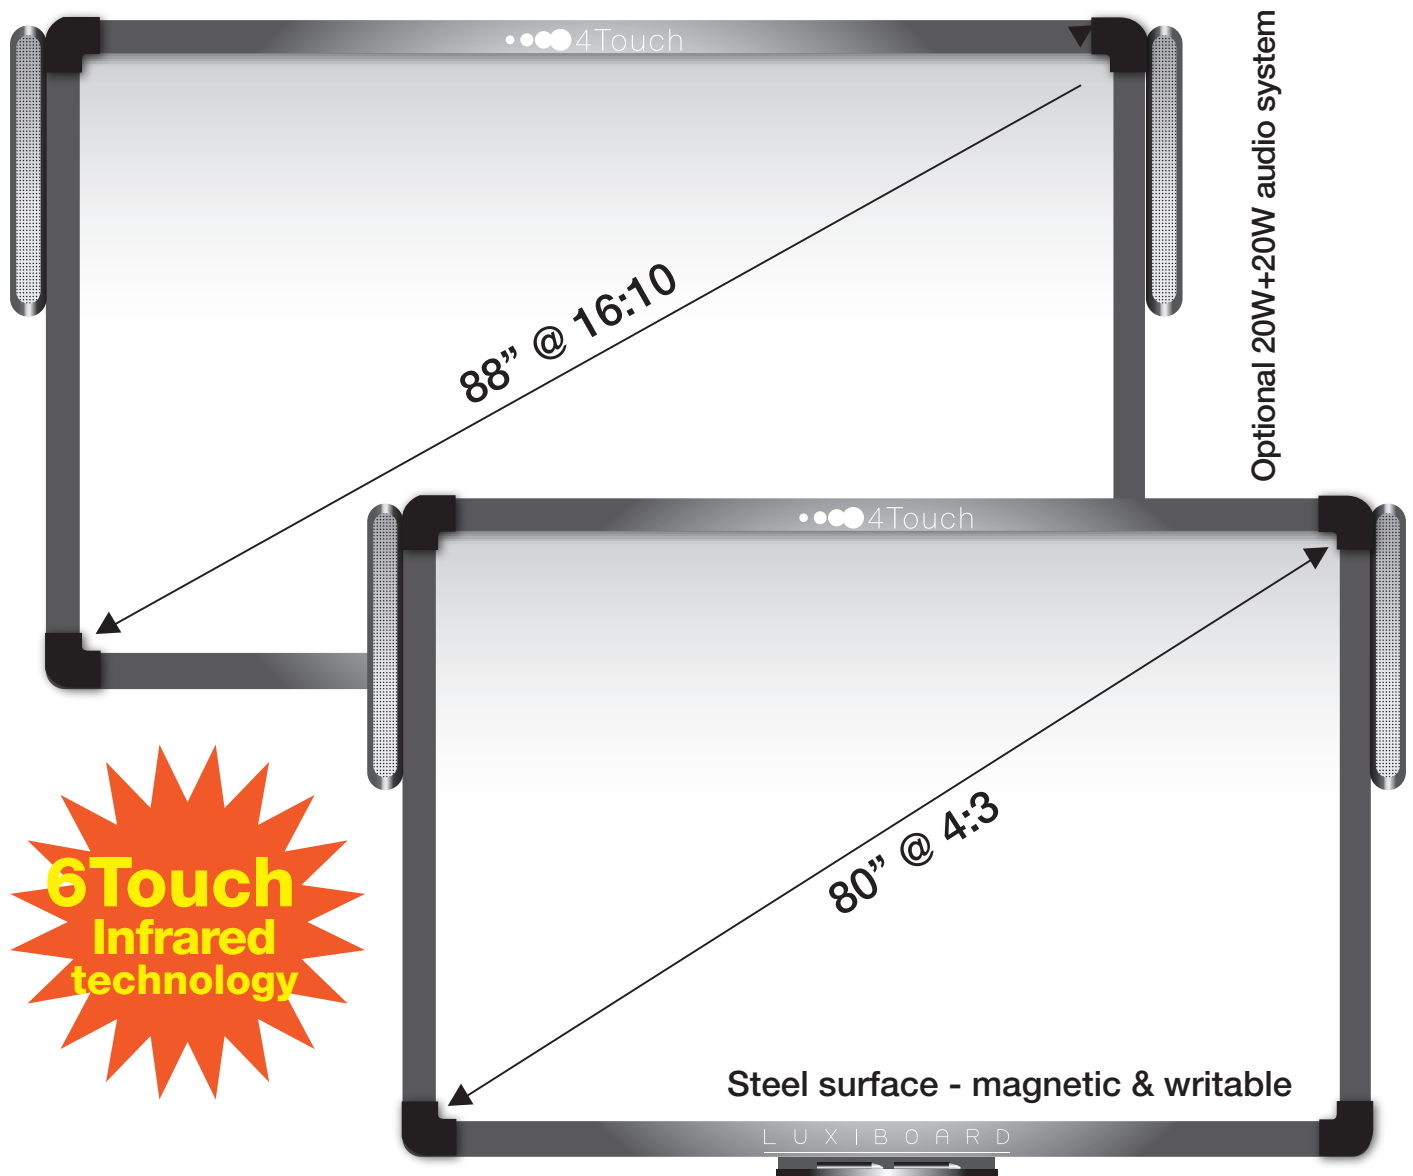

# 6Touch

IR 80" / 88" iWB

Just imagine a coated steel whiteboard, sturdy and writable with ordinary dry-erase markers which is, at the same time, an infrared Interactive Whiteboard supporting 6 users at the same time... With Luxiboard IR 6Touch every school's dream becomes reality - a top-quality iWB with optical infrared technology which is also a regular steel whiteboard too; just fast and responsive as solid and shock-resistant.

The Luxiboard 6Touch is available in two sizes: 80" @ 4:3 and 88" @ 16:10. Moreover, you can choose to equip the iWB with a couple of 20W+20W audio speakers bespoke for the whiteboard's frame.